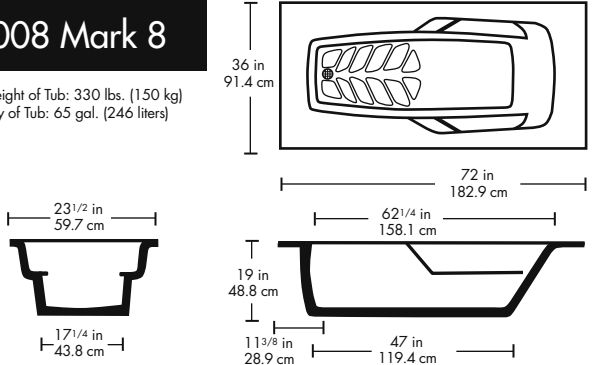

29013 Mark 13

Cast Weight of Tub: 460 lbs. (209 kg)
Capacity of Tub: 105 gal. (398 liters)

29030 Mark 30

Cast Weight of Tub: 420 lbs. (188 kg)
Capacity of Tub: 91 gal. (346 liters)

29044 Mark 44

Cast Weight of Tub: 330 lbs. (150 kg)
Capacity of Tub: 68 gal. (258 liters)

29026 Mark 26

Cast Weight of Tub: 350 lbs. (150 kg)
Capacity of Tub: 60 gal. (227 liters)

29025 Mark 25

Cast Weight of Tub: 330 lbs. (150 kg)
Capacity of Tub: 62 gal. (235 liters)

29017 Mark 17

Cast Weight of Tub: 330 lbs. (150 kg)
Capacity of Tub: 79 gal. (299 liters)

29053 Mark 53

Cast Weight of Tub: 275 lbs.
Capacity of Tub: 95 gal.

29008 Mark 8

Cast Weight of Tub: 330 lbs. (150 kg)
Capacity of Tub: 65 gal. (246 liters)

29021 Mark 21

Cast Weight of Tub: 295 lbs. (134 kg)
Capacity of Tub: 65 gal. (246 liters)

29018 Mark 18

Cast Weight of Tub: 245 lbs. (111 kg)
Capacity of Tub: 60 gal. (227 liters)

29009 Mark 9

Cast Weight of Tub: 265 lbs. (120 kg)
Capacity of Tub: 55 gal. (208 liters)

29023 Mark 23

Cast Weight of Tub: 240 lbs. (109 kg)
Capacity of Tub: 48 gal. (182 liters)