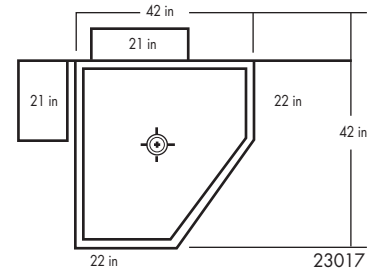

29026 Mark 26

Cast Weight of Tub: 350 lbs. (150 kg)
Capacity of Tub: 60 gal. (227 liters)

29025 Mark 25

Cast Weight of Tub: 330 lbs. (150 kg)
Capacity of Tub: 62 gal. (235 liters)

29017 Mark 17

Cast Weight of Tub: 330 lbs. (150 kg)
Capacity of Tub: 79 gal. (299 liters)

29053 Mark 53

Cast Weight of Tub: 275 lbs.
Capacity of Tub: 95 gal.

29008 Mark 8

Cast Weight of Tub: 330 lbs. (150 kg)
Capacity of Tub: 65 gal. (246 liters)

29021 Mark 21

Cast Weight of Tub: 295 lbs. (134 kg)
Capacity of Tub: 65 gal. (246 liters)

29018 Mark 18

Cast Weight of Tub: 245 lbs. (111 kg)
Capacity of Tub: 60 gal. (227 liters)

29009 Mark 9

Cast Weight of Tub: 265 lbs. (120 kg)
Capacity of Tub: 55 gal. (208 liters)

29023 Mark 23

Cast Weight of Tub: 240 lbs. (109 kg)
Capacity of Tub: 48 gal. (182 liters)

Shower Specifications

UNIVERSAL
BASE
SIZED UP TO
60 in x 84 in

23061

1050-11 Neo Angle

23017

1050-17

23007

1050-07