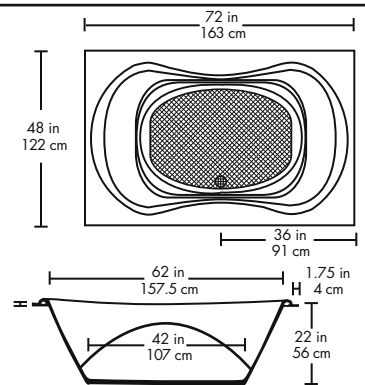

29013 Mark 13

Cast Weight of Tub: 460 lbs. (209 kg)
Capacity of Tub: 105 gal. (398 liters)

29030 Mark 30

Cast Weight of Tub: 420 lbs. (188 kg)
Capacity of Tub: 91 gal. (346 liters)

29044 Mark 44

Cast Weight of Tub: 330 lbs. (150 kg)
Capacity of Tub: 68 gal. (258 liters)

29026 Mark 26

Cast Weight of Tub: 350 lbs. (150 kg)
Capacity of Tub: 60 gal. (227 liters)

29025 Mark 25

Cast Weight of Tub: 330 lbs. (150 kg)
Capacity of Tub: 62 gal. (235 liters)

29017 Mark 17

Cast Weight of Tub: 330 lbs. (150 kg)
Capacity of Tub: 79 gal. (299 liters)

29018 Mark 18

Cast Weight of Tub: 245 lbs. (111 kg)
Capacity of Tub: 60 gal. (227 liters)

29009 Mark 9

Cast Weight of Tub: 265 lbs. (120 kg)
Capacity of Tub: 55 gal. (208 liters)

29023 Mark 23

Cast Weight of Tub: 240 lbs. (109 kg)
Capacity of Tub: 48 gal. (182 liters)

Shower Specifications

UNIVERSAL
BASE
SIZED UP TO
60 in x 84 in

23061

1050-11 Neo Angle

23017

1050-17

23007

1050-07