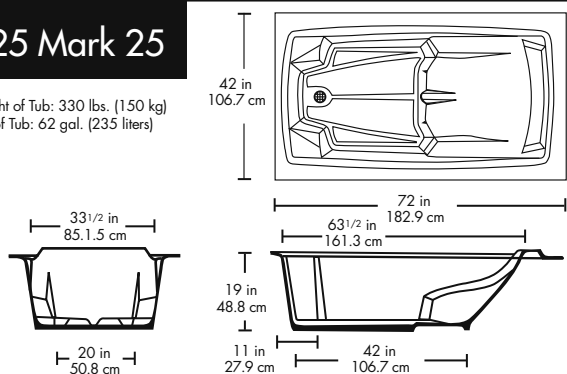

29013 Mark 13

Cast Weight of Tub: 460 lbs. (209 kg)
Capacity of Tub: 105 gal. (398 liters)

29030 Mark 30

Cast Weight of Tub: 420 lbs. (188 kg)
Capacity of Tub: 91 gal. (346 liters)

29044 Mark 44

Cast Weight of Tub: 330 lbs. (150 kg)
Capacity of Tub: 68 gal. (258 liters)

29026 Mark 26

Cast Weight of Tub: 350 lbs. (150 kg)
Capacity of Tub: 60 gal. (227 liters)

29025 Mark 25

Cast Weight of Tub: 330 lbs. (150 kg)
Capacity of Tub: 62 gal. (235 liters)

29017 Mark 17

Cast Weight of Tub: 330 lbs. (150 kg)
Capacity of Tub: 79 gal. (299 liters)

29053 Mark 53

Cast Weight of Tub: 275 lbs.
Capacity of Tub: 95 gal.

29008 Mark 8

Cast Weight of Tub: 330 lbs. (150 kg)
Capacity of Tub: 65 gal. (246 liters)

29021 Mark 21

Cast Weight of Tub: 295 lbs. (134 kg)
Capacity of Tub: 65 gal. (246 liters)

29018 Mark 18

Cast Weight of Tub: 245 lbs. (111 kg)
Capacity of Tub: 60 gal. (227 liters)

29009 Mark 9

Cast Weight of Tub: 265 lbs. (120 kg)
Capacity of Tub: 55 gal. (208 liters)

29023 Mark 23

Cast Weight of Tub: 240 lbs. (109 kg)
Capacity of Tub: 48 gal. (182 liters)