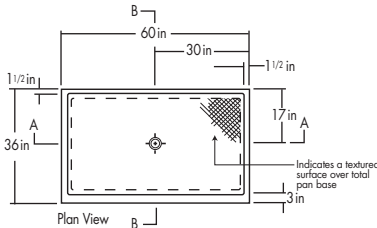

23013

1050-13