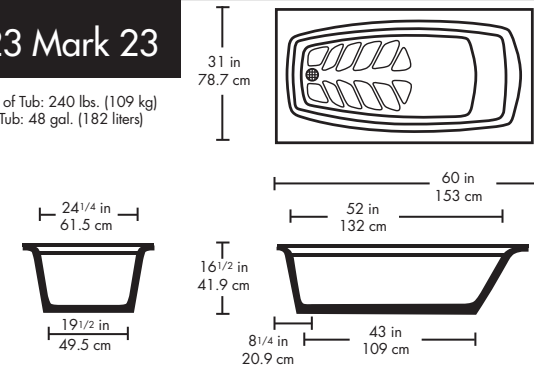

29026 Mark 26

Cast Weight of Tub: 350 lbs. (150 kg)
Capacity of Tub: 60 gal. (227 liters)

29025 Mark 25

Cast Weight of Tub: 330 lbs. (150 kg)
Capacity of Tub: 62 gal. (235 liters)

29017 Mark 17

Cast Weight of Tub: 330 lbs. (150 kg)
Capacity of Tub: 79 gal. (299 liters)

29053 Mark 53

Cast Weight of Tub: 275 lbs.
Capacity of Tub: 95 gal.

29008 Mark 8

Cast Weight of Tub: 330 lbs. (150 kg)
Capacity of Tub: 65 gal. (246 liters)

29021 Mark 21

Cast Weight of Tub: 295 lbs. (134 kg)
Capacity of Tub: 65 gal. (246 liters)

29018 Mark 18

Cast Weight of Tub: 245 lbs. (111 kg)
Capacity of Tub: 60 gal. (227 liters)

29009 Mark 9

Cast Weight of Tub: 265 lbs. (120 kg)
Capacity of Tub: 55 gal. (208 liters)

29023 Mark 23

Cast Weight of Tub: 240 lbs. (109 kg)
Capacity of Tub: 48 gal. (182 liters)

Shower Specifications

UNIVERSAL
BASE
SIZED UP TO
60 in x 84 in

23061

1050-11 Neo Angle

23017

1050-17

23007

1050-07