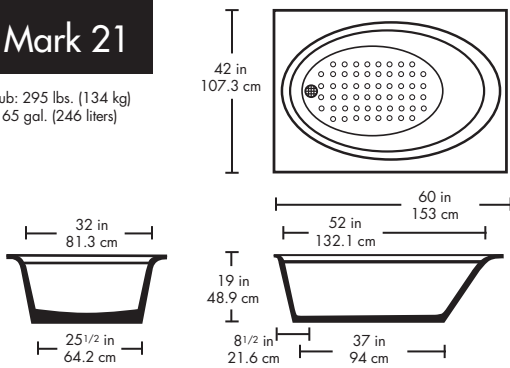

29013 Mark 13

Cast Weight of Tub: 460 lbs. (209 kg)
Capacity of Tub: 105 gal. (398 liters)

29030 Mark 30

Cast Weight of Tub: 420 lbs. (188 kg)
Capacity of Tub: 91 gal. (346 liters)

29044 Mark 44

Cast Weight of Tub: 330 lbs. (150 kg)
Capacity of Tub: 68 gal. (258 liters)

29026 Mark 26

Cast Weight of Tub: 350 lbs. (150 kg)
Capacity of Tub: 60 gal. (227 liters)

29025 Mark 25

Cast Weight of Tub: 330 lbs. (150 kg)
Capacity of Tub: 62 gal. (235 liters)

29017 Mark 17

Cast Weight of Tub: 330 lbs. (150 kg)
Capacity of Tub: 79 gal. (299 liters)

29053 Mark 53

Cast Weight of Tub: 275 lbs.
Capacity of Tub: 95 gal.

29008 Mark 8

Cast Weight of Tub: 330 lbs. (150 kg)
Capacity of Tub: 65 gal. (246 liters)

29021 Mark 21

Cast Weight of Tub: 295 lbs. (134 kg)
Capacity of Tub: 65 gal. (246 liters)

29018 Mark 18

Cast Weight of Tub: 245 lbs. (111 kg)
Capacity of Tub: 60 gal. (227 liters)

29009 Mark 9

Cast Weight of Tub: 265 lbs. (120 kg)
Capacity of Tub: 55 gal. (208 liters)

29023 Mark 23

Cast Weight of Tub: 240 lbs. (109 kg)
Capacity of Tub: 48 gal. (182 liters)