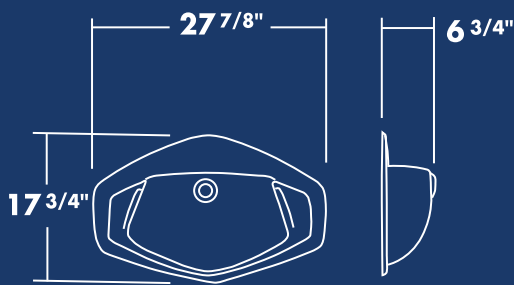

Ozarks Marble

KITCHEN & BATH CREATIONS

Serving Springfield and the Ozarks

Vanity Top Sink Spec Sheet

Diamond