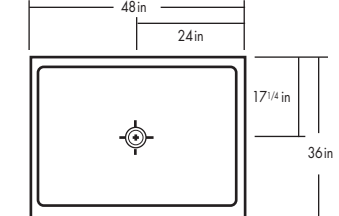

23009

1050-09