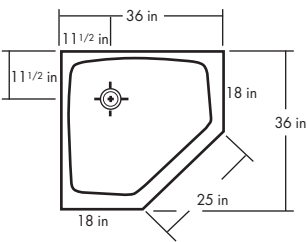

29026 Mark 26

Cast Weight of Tub: 350 lbs. (150 kg)
Capacity of Tub: 60 gal. (227 liters)

29025 Mark 25

Cast Weight of Tub: 330 lbs. (150 kg)
Capacity of Tub: 62 gal. (235 liters)

29017 Mark 17

Cast Weight of Tub: 330 lbs. (150 kg)
Capacity of Tub: 79 gal. (299 liters)

29053 Mark 53

Cast Weight of Tub: 275 lbs.
Capacity of Tub: 95 gal.

29008 Mark 8

Cast Weight of Tub: 330 lbs. (150 kg)
Capacity of Tub: 65 gal. (246 liters)

29021 Mark 21

Cast Weight of Tub: 295 lbs. (134 kg)
Capacity of Tub: 65 gal. (246 liters)

29018 Mark 18

Cast Weight of Tub: 245 lbs. (111 kg)
Capacity of Tub: 60 gal. (227 liters)

29009 Mark 9

Cast Weight of Tub: 265 lbs. (120 kg)
Capacity of Tub: 55 gal. (208 liters)

29023 Mark 23

Cast Weight of Tub: 240 lbs. (109 kg)
Capacity of Tub: 48 gal. (182 liters)

Shower Specifications

UNIVERSAL
BASE
SIZED UP TO
60 in x 84 in

23061

1050-11 Neo Angle

23017

1050-17

23007

1050-07