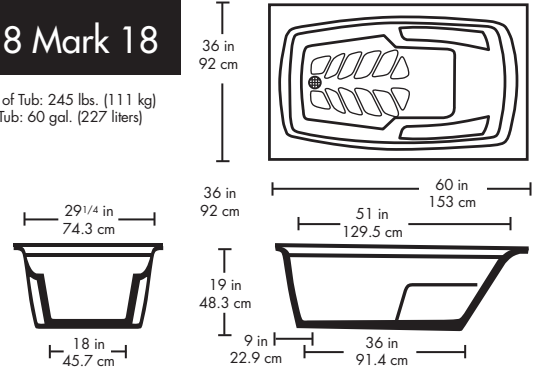

29013 Mark 13

Cast Weight of Tub: 460 lbs. (209 kg)
Capacity of Tub: 105 gal. (398 liters)

29030 Mark 30

Cast Weight of Tub: 420 lbs. (188 kg)
Capacity of Tub: 91 gal. (346 liters)

29044 Mark 44

Cast Weight of Tub: 330 lbs. (150 kg)
Capacity of Tub: 68 gal. (258 liters)

29026 Mark 26

Cast Weight of Tub: 350 lbs. (150 kg)
Capacity of Tub: 60 gal. (227 liters)

29025 Mark 25

Cast Weight of Tub: 330 lbs. (150 kg)
Capacity of Tub: 62 gal. (235 liters)

29017 Mark 17

Cast Weight of Tub: 330 lbs. (150 kg)
Capacity of Tub: 79 gal. (299 liters)

29053 Mark 53

Cast Weight of Tub: 275 lbs.
Capacity of Tub: 95 gal.

29008 Mark 8

Cast Weight of Tub: 330 lbs. (150 kg)
Capacity of Tub: 65 gal. (246 liters)

29021 Mark 21

Cast Weight of Tub: 295 lbs. (134 kg)
Capacity of Tub: 65 gal. (246 liters)

29018 Mark 18

Cast Weight of Tub: 245 lbs. (111 kg)
Capacity of Tub: 60 gal. (227 liters)

29009 Mark 9

Cast Weight of Tub: 265 lbs. (120 kg)
Capacity of Tub: 55 gal. (208 liters)

29023 Mark 23

Cast Weight of Tub: 240 lbs. (109 kg)
Capacity of Tub: 48 gal. (182 liters)