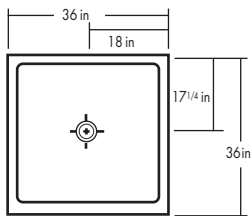

29018 Mark 18

Cast Weight of Tub: 245 lbs. (111 kg)
Capacity of Tub: 60 gal. (227 liters)

29009 Mark 9

Cast Weight of Tub: 265 lbs. (120 kg)
Capacity of Tub: 55 gal. (208 liters)

29023 Mark 23

Cast Weight of Tub: 240 lbs. (109 kg)
Capacity of Tub: 48 gal. (182 liters)

Shower Specifications

UNIVERSAL
BASE
SIZED UP TO
60 in x 84 in

23061

1050-11 Neo Angle

23017

1050-17

23007

1050-07