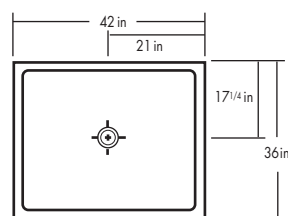

29018 Mark 18

Cast Weight of Tub: 245 lbs. (111 kg)
Capacity of Tub: 60 gal. (227 liters)

29009 Mark 9

Cast Weight of Tub: 265 lbs. (120 kg)
Capacity of Tub: 55 gal. (208 liters)

29023 Mark 23

Cast Weight of Tub: 240 lbs. (109 kg)
Capacity of Tub: 48 gal. (182 liters)

Shower Specifications

UNIVERSAL
BASE
SIZED UP TO
60 in x 84 in

23061

1050-11 Neo Angle

23017

1050-17

23007

1050-07