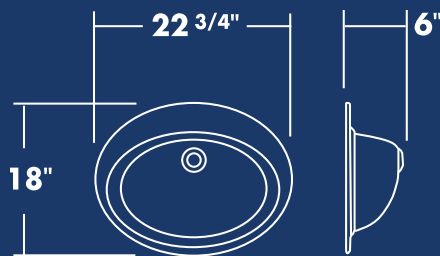

Ozarks Marble

KITCHEN & BATH CREATIONS

Serving Springfield and the Ozarks

Vanity Top Sink Spec Sheet

Diamond

20064

Hilo

20013

Laguna

20028

Hilo with Soap Dish

20023

Malibu

20024

Newport

20029