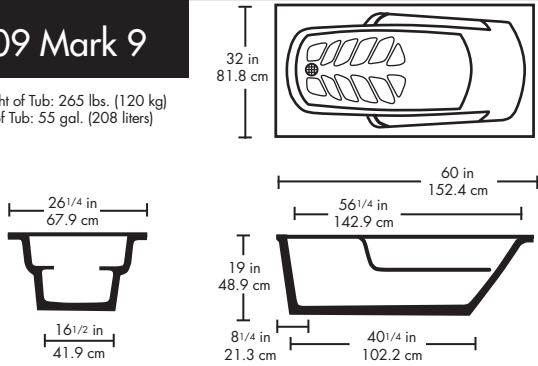

29013 Mark 13

Cast Weight of Tub: 460 lbs. (209 kg)
Capacity of Tub: 105 gal. (398 liters)

29030 Mark 30

Cast Weight of Tub: 420 lbs. (188 kg)
Capacity of Tub: 91 gal. (346 liters)

29044 Mark 44

Cast Weight of Tub: 330 lbs. (150 kg)
Capacity of Tub: 68 gal. (258 liters)

29026 Mark 26

Cast Weight of Tub: 350 lbs. (150 kg)
Capacity of Tub: 60 gal. (227 liters)

29025 Mark 25

Cast Weight of Tub: 330 lbs. (150 kg)
Capacity of Tub: 62 gal. (235 liters)

29017 Mark 17

Cast Weight of Tub: 330 lbs. (150 kg)
Capacity of Tub: 79 gal. (299 liters)

29053 Mark 53

Cast Weight of Tub: 275 lbs.
Capacity of Tub: 95 gal.

29008 Mark 8

Cast Weight of Tub: 330 lbs. (150 kg)
Capacity of Tub: 65 gal. (246 liters)

29021 Mark 21

Cast Weight of Tub: 295 lbs. (134 kg)
Capacity of Tub: 65 gal. (246 liters)

29018 Mark 18

Cast Weight of Tub: 245 lbs. (111 kg)
Capacity of Tub: 60 gal. (227 liters)

29009 Mark 9

Cast Weight of Tub: 265 lbs. (120 kg)
Capacity of Tub: 55 gal. (208 liters)

29023 Mark 23

Cast Weight of Tub: 240 lbs. (109 kg)
Capacity of Tub: 48 gal. (182 liters)