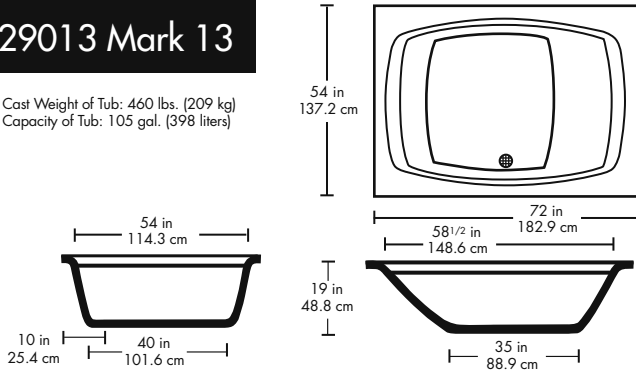

29013 Mark 13

Cast Weight of Tub: 460 lbs. (209 kg)
Capacity of Tub: 105 gal. (398 liters)

29030 Mark 30

Cast Weight of Tub: 420 lbs. (188 kg)
Capacity of Tub: 91 gal. (346 liters)

29044 Mark 44

Cast Weight of Tub: 330 lbs. (150 kg)
Capacity of Tub: 68 gal. (258 liters)

29026 Mark 26

Cast Weight of Tub: 350 lbs. (150 kg)
Capacity of Tub: 60 gal. (227 liters)

29025 Mark 25

Cast Weight of Tub: 330 lbs. (150 kg)
Capacity of Tub: 62 gal. (235 liters)

29017 Mark 17

Cast Weight of Tub: 330 lbs. (150 kg)
Capacity of Tub: 79 gal. (299 liters)

29053 Mark 53

Cast Weight of Tub: 275 lbs.
Capacity of Tub: 95 gal.

29008 Mark 8

Cast Weight of Tub: 330 lbs. (150 kg)
Capacity of Tub: 65 gal. (246 liters)

29021 Mark 21

Cast Weight of Tub: 295 lbs. (134 kg)
Capacity of Tub: 65 gal. (246 liters)

29018 Mark 18

Cast Weight of Tub: 245 lbs. (111 kg)
Capacity of Tub: 60 gal. (227 liters)

29009 Mark 9

Cast Weight of Tub: 265 lbs. (120 kg)
Capacity of Tub: 55 gal. (208 liters)

29023 Mark 23

Cast Weight of Tub: 240 lbs. (109 kg)
Capacity of Tub: 48 gal. (182 liters)