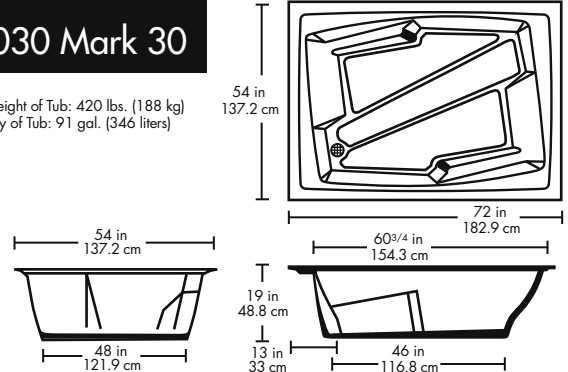

29013 Mark 13

Cast Weight of Tub: 460 lbs. (209 kg)
Capacity of Tub: 105 gal. (398 liters)

29030 Mark 30

Cast Weight of Tub: 420 lbs. (188 kg)
Capacity of Tub: 91 gal. (346 liters)

29044 Mark 44

Cast Weight of Tub: 330 lbs. (150 kg)
Capacity of Tub: 68 gal. (258 liters)

29026 Mark 26

Cast Weight of Tub: 350 lbs. (150 kg)
Capacity of Tub: 60 gal. (227 liters)

29025 Mark 25

Cast Weight of Tub: 330 lbs. (150 kg)
Capacity of Tub: 62 gal. (235 liters)

29017 Mark 17

Cast Weight of Tub: 330 lbs. (150 kg)
Capacity of Tub: 79 gal. (299 liters)

29053 Mark 53

Cast Weight of Tub: 275 lbs.
Capacity of Tub: 95 gal.

29008 Mark 8

Cast Weight of Tub: 330 lbs. (150 kg)
Capacity of Tub: 65 gal. (246 liters)

29021 Mark 21

Cast Weight of Tub: 295 lbs. (134 kg)
Capacity of Tub: 65 gal. (246 liters)

29018 Mark 18

Cast Weight of Tub: 245 lbs. (111 kg)
Capacity of Tub: 60 gal. (227 liters)

29009 Mark 9

Cast Weight of Tub: 265 lbs. (120 kg)
Capacity of Tub: 55 gal. (208 liters)

29023 Mark 23

Cast Weight of Tub: 240 lbs. (109 kg)
Capacity of Tub: 48 gal. (182 liters)