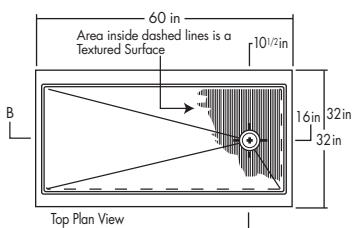

23006

1050-06