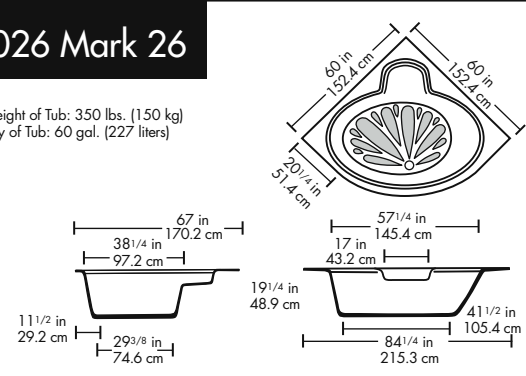

29013 Mark 13

Cast Weight of Tub: 460 lbs. (209 kg)
Capacity of Tub: 105 gal. (398 liters)

29030 Mark 30

Cast Weight of Tub: 420 lbs. (188 kg)
Capacity of Tub: 91 gal. (346 liters)

29044 Mark 44

Cast Weight of Tub: 330 lbs. (150 kg)
Capacity of Tub: 68 gal. (258 liters)

29026 Mark 26

Cast Weight of Tub: 350 lbs. (150 kg)
Capacity of Tub: 60 gal. (227 liters)

29025 Mark 25

Cast Weight of Tub: 330 lbs. (150 kg)
Capacity of Tub: 62 gal. (235 liters)

29017 Mark 17

Cast Weight of Tub: 330 lbs. (150 kg)
Capacity of Tub: 79 gal. (299 liters)

29053 Mark 53

Cast Weight of Tub: 275 lbs.
Capacity of Tub: 95 gal.

29008 Mark 8

Cast Weight of Tub: 330 lbs. (150 kg)
Capacity of Tub: 65 gal. (246 liters)

29021 Mark 21

Cast Weight of Tub: 295 lbs. (134 kg)
Capacity of Tub: 65 gal. (246 liters)

29018 Mark 18

Cast Weight of Tub: 245 lbs. (111 kg)
Capacity of Tub: 60 gal. (227 liters)

29009 Mark 9

Cast Weight of Tub: 265 lbs. (120 kg)
Capacity of Tub: 55 gal. (208 liters)

29023 Mark 23

Cast Weight of Tub: 240 lbs. (109 kg)
Capacity of Tub: 48 gal. (182 liters)