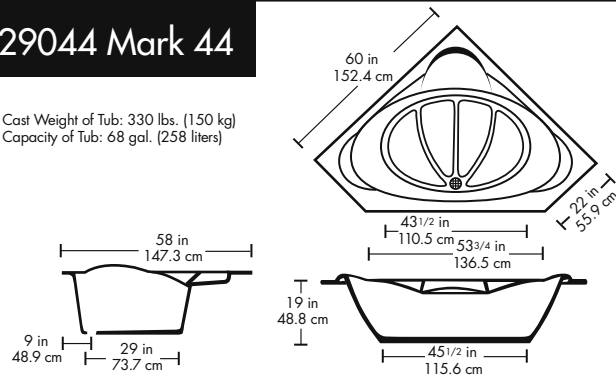

29013 Mark 13

Cast Weight of Tub: 460 lbs. (209 kg)
Capacity of Tub: 105 gal. (398 liters)

29030 Mark 30

Cast Weight of Tub: 420 lbs. (188 kg)
Capacity of Tub: 91 gal. (346 liters)

29044 Mark 44

Cast Weight of Tub: 330 lbs. (150 kg)
Capacity of Tub: 68 gal. (258 liters)

29026 Mark 26

Cast Weight of Tub: 350 lbs. (150 kg)
Capacity of Tub: 60 gal. (227 liters)

29025 Mark 25

Cast Weight of Tub: 330 lbs. (150 kg)
Capacity of Tub: 62 gal. (235 liters)

29017 Mark 17

Cast Weight of Tub: 330 lbs. (150 kg)
Capacity of Tub: 79 gal. (299 liters)

29053 Mark 53

Cast Weight of Tub: 275 lbs.
Capacity of Tub: 95 gal.

29008 Mark 8

Cast Weight of Tub: 330 lbs. (150 kg)
Capacity of Tub: 65 gal. (246 liters)

29021 Mark 21

Cast Weight of Tub: 295 lbs. (134 kg)
Capacity of Tub: 65 gal. (246 liters)

29018 Mark 18

Cast Weight of Tub: 245 lbs. (111 kg)
Capacity of Tub: 60 gal. (227 liters)

29009 Mark 9

Cast Weight of Tub: 265 lbs. (120 kg)
Capacity of Tub: 55 gal. (208 liters)

29023 Mark 23

Cast Weight of Tub: 240 lbs. (109 kg)
Capacity of Tub: 48 gal. (182 liters)