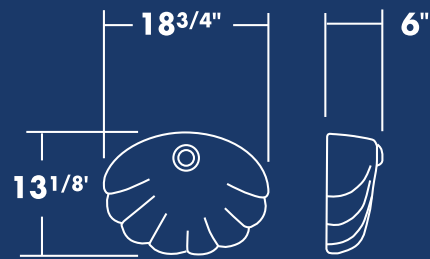

1051-15

Hilo