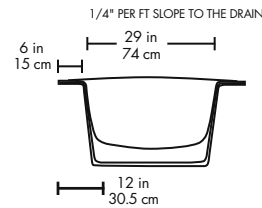

29013 Mark 13

Cast Weight of Tub: 460 lbs. (209 kg)
Capacity of Tub: 105 gal. (398 liters)

29030 Mark 30

Cast Weight of Tub: 420 lbs. (188 kg)
Capacity of Tub: 91 gal. (346 liters)

29044 Mark 44

Cast Weight of Tub: 330 lbs. (150 kg)
Capacity of Tub: 68 gal. (258 liters)

29026 Mark 26

Cast Weight of Tub: 350 lbs. (150 kg)
Capacity of Tub: 60 gal. (227 liters)

29025 Mark 25

Cast Weight of Tub: 330 lbs. (150 kg)
Capacity of Tub: 62 gal. (235 liters)

29017 Mark 17

Cast Weight of Tub: 330 lbs. (150 kg)
Capacity of Tub: 79 gal. (299 liters)

29053 Mark 53

Cast Weight of Tub: 275 lbs.
Capacity of Tub: 95 gal.

29008 Mark 8

Cast Weight of Tub: 330 lbs. (150 kg)
Capacity of Tub: 65 gal. (246 liters)

29021 Mark 21

Cast Weight of Tub: 295 lbs. (134 kg)
Capacity of Tub: 65 gal. (246 liters)

29018 Mark 18

Cast Weight of Tub: 245 lbs. (111 kg)
Capacity of Tub: 60 gal. (227 liters)

29009 Mark 9

Cast Weight of Tub: 265 lbs. (120 kg)
Capacity of Tub: 55 gal. (208 liters)

29023 Mark 23

Cast Weight of Tub: 240 lbs. (109 kg)
Capacity of Tub: 48 gal. (182 liters)