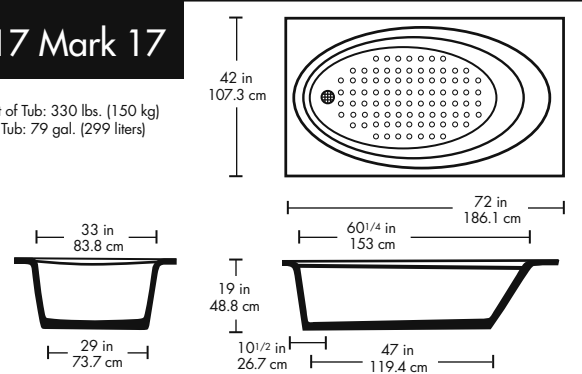

29013 Mark 13

Cast Weight of Tub: 460 lbs. (209 kg)
Capacity of Tub: 105 gal. (398 liters)

29030 Mark 30

Cast Weight of Tub: 420 lbs. (188 kg)
Capacity of Tub: 91 gal. (346 liters)

29044 Mark 44

Cast Weight of Tub: 330 lbs. (150 kg)
Capacity of Tub: 68 gal. (258 liters)

29026 Mark 26

Cast Weight of Tub: 350 lbs. (150 kg)
Capacity of Tub: 60 gal. (227 liters)

29025 Mark 25

Cast Weight of Tub: 330 lbs. (150 kg)
Capacity of Tub: 62 gal. (235 liters)

29017 Mark 17

Cast Weight of Tub: 330 lbs. (150 kg)
Capacity of Tub: 79 gal. (299 liters)

29053 Mark 53

Cast Weight of Tub: 275 lbs.
Capacity of Tub: 95 gal.

29008 Mark 8

Cast Weight of Tub: 330 lbs. (150 kg)
Capacity of Tub: 65 gal. (246 liters)

29021 Mark 21

Cast Weight of Tub: 295 lbs. (134 kg)
Capacity of Tub: 65 gal. (246 liters)

29018 Mark 18

Cast Weight of Tub: 245 lbs. (111 kg)
Capacity of Tub: 60 gal. (227 liters)

29009 Mark 9

Cast Weight of Tub: 265 lbs. (120 kg)
Capacity of Tub: 55 gal. (208 liters)

29023 Mark 23

Cast Weight of Tub: 240 lbs. (109 kg)
Capacity of Tub: 48 gal. (182 liters)