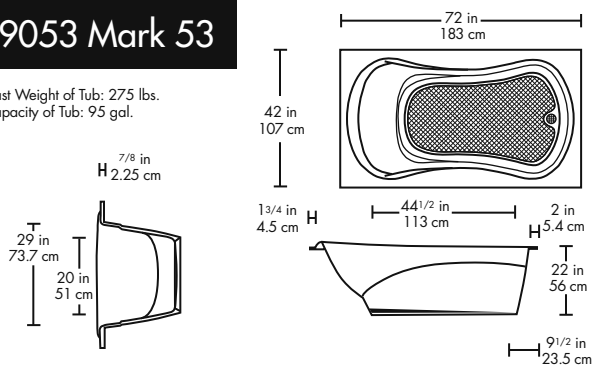

29013 Mark 13

Cast Weight of Tub: 460 lbs. (209 kg)
Capacity of Tub: 105 gal. (398 liters)

29030 Mark 30

Cast Weight of Tub: 420 lbs. (188 kg)
Capacity of Tub: 91 gal. (346 liters)

29044 Mark 44

Cast Weight of Tub: 330 lbs. (150 kg)
Capacity of Tub: 68 gal. (258 liters)

29026 Mark 26

Cast Weight of Tub: 350 lbs. (150 kg)
Capacity of Tub: 60 gal. (227 liters)

29025 Mark 25

Cast Weight of Tub: 330 lbs. (150 kg)
Capacity of Tub: 62 gal. (235 liters)

29017 Mark 17

Cast Weight of Tub: 330 lbs. (150 kg)
Capacity of Tub: 79 gal. (299 liters)

29053 Mark 53

Cast Weight of Tub: 275 lbs.
Capacity of Tub: 95 gal.

29008 Mark 8

Cast Weight of Tub: 330 lbs. (150 kg)
Capacity of Tub: 65 gal. (246 liters)

29021 Mark 21

Cast Weight of Tub: 295 lbs. (134 kg)
Capacity of Tub: 65 gal. (246 liters)

29018 Mark 18

Cast Weight of Tub: 245 lbs. (111 kg)
Capacity of Tub: 60 gal. (227 liters)

29009 Mark 9

Cast Weight of Tub: 265 lbs. (120 kg)
Capacity of Tub: 55 gal. (208 liters)

29023 Mark 23

Cast Weight of Tub: 240 lbs. (109 kg)
Capacity of Tub: 48 gal. (182 liters)